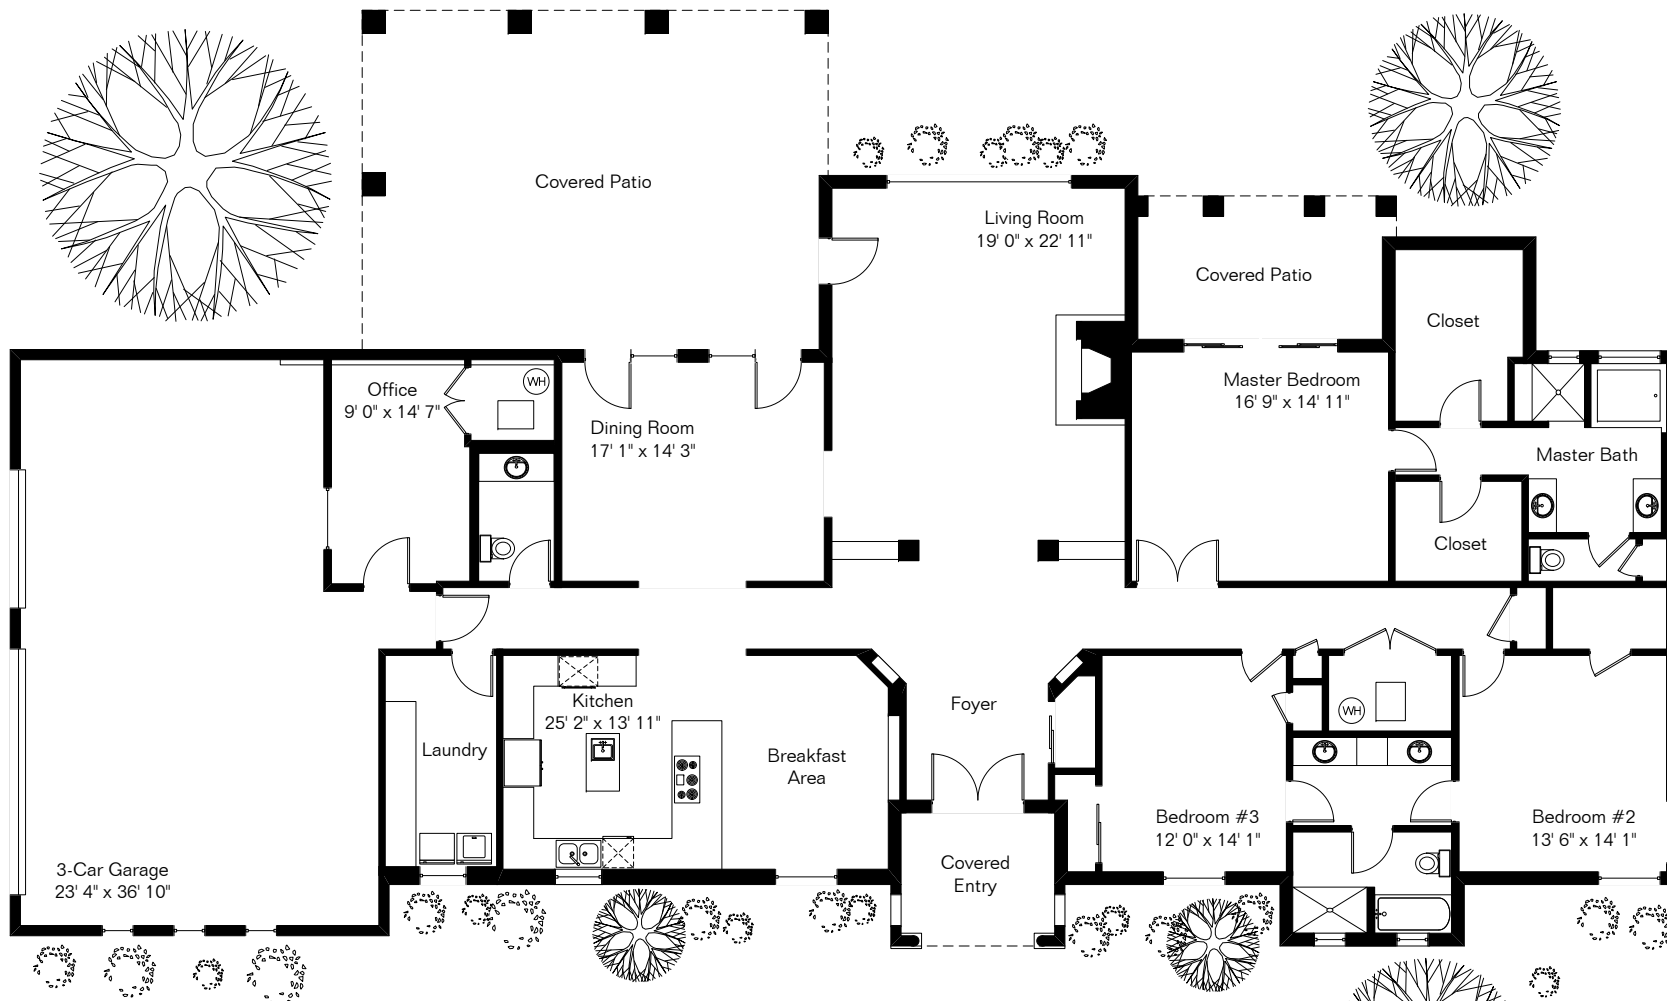

The square footages and room size information are deemed to be reliable but are not guaranteed and should be independently verified.

3438 W Moore Rd

Living Area 3,311 Sq Ft
Garage 876 Sq Ft

Site Visit May 2017

Copyright 2017 Floor Plans First! LLC
All Rights Reserved.

www.FloorPlansFirst.com

Toll Free (877) 887-1500
Voice (520) 881-1500
Fax (520) 791-7701